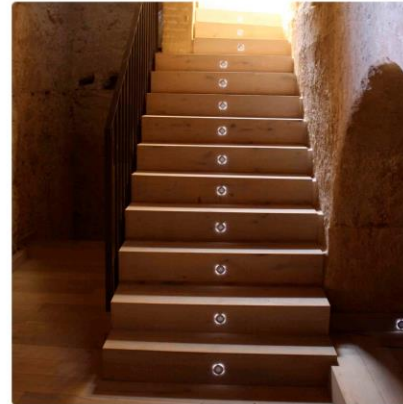

Collection: Natural White
Width: 180mm
Quality: Rustic
Order: 340 sqm oak floors
Stairs

PROJECTS

PROJECT: Genève Gevray I
DESIGNER: Vincent Bruyninckx

Collection: Grey
Width: 220mm
Quality: Prime
Order: 1.200 sqm